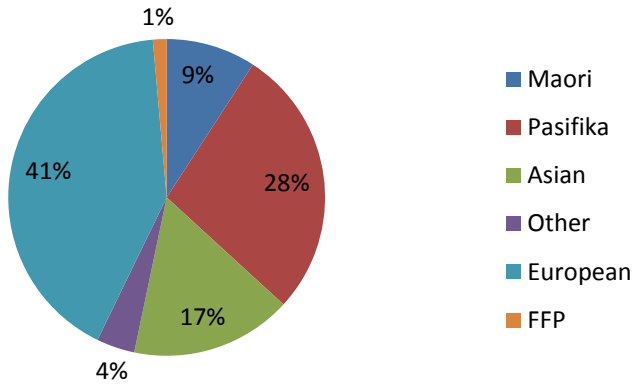

■ Maori ■ Pasifika ■ Asian ■ Other ■ European ■ FFP

Hamilton Ethnic Breakdown July 2014

■ Maori ■ Pasifika ■ Asian ■ Other ■ European ■ FFP

Palmerston North Ethnic Breakdown July 2014

■ Maori ■ Pasifika ■ Asian ■ Other ■ European ■ FFP

Wellington Ethnic Breakdown July 2014

■ Maori ■ Pasifika ■ Asian ■ Other ■ European ■ FFP

Christchurch Ethnic Breakdown July 2014

■ Maori ■ Pasifika ■ Asian ■ Other ■ European ■ FFP

Dunedin Ethnic Breakdown July 2014

■ Maori ■ Pasifika ■ Asian ■ Other ■ European ■ FFP

(2014 July roll return)

Auckland Ethnic Breakdown July 2014

Wellington Ethnic Breakdown July 2014

Hamilton Ethnic Breakdown July 2014

Christchurch Ethnic Breakdown July 2014