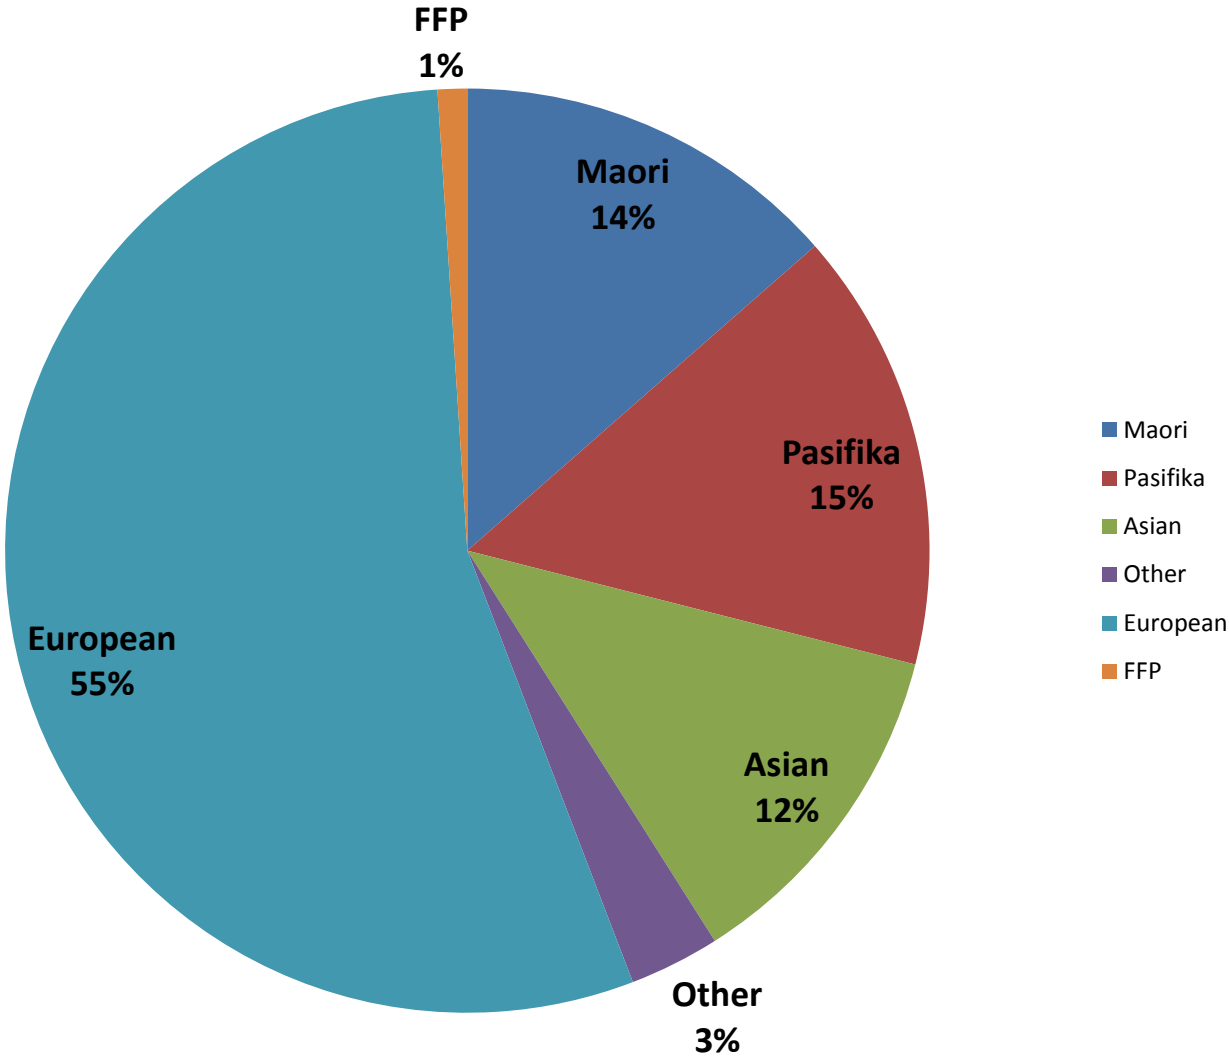

Combined Summary Ethnic Breakdown for All Catholic Schools

Maori	Pasifika	Asian	Other	European	FFP	Total roll
8912	10142	7923	2081	36051	679	65788

Catholic Schools Ethnic Percentage Summary July 2014

Auckland Ethnic Breakdown July 2014

■ Maori ■ Pasifika ■ Asian ■ Other ■ European ■ FFP

Hamilton Ethnic Breakdown July 2014

■ Maori ■ Pasifika ■ Asian ■ Other ■ European ■ FFP

Palmerston North Ethnic Breakdown July 2014

■ Maori ■ Pasifika ■ Asian ■ Other ■ European ■ FFP

Wellington Ethnic Breakdown July 2014

■ Maori ■ Pasifika ■ Asian ■ Other ■ European ■ FFP

Christchurch Ethnic Breakdown July 2014

■ Maori ■ Pasifika ■ Asian ■ Other ■ European ■ FFP

Dunedin Ethnic Breakdown July 2014

■ Maori ■ Pasifika ■ Asian ■ Other ■ European ■ FFP

(2014 July roll return)

Auckland Ethnic Breakdown July 2014

Wellington Ethnic Breakdown July 2014

Hamilton Ethnic Breakdown July 2014

Christchurch Ethnic Breakdown July 2014