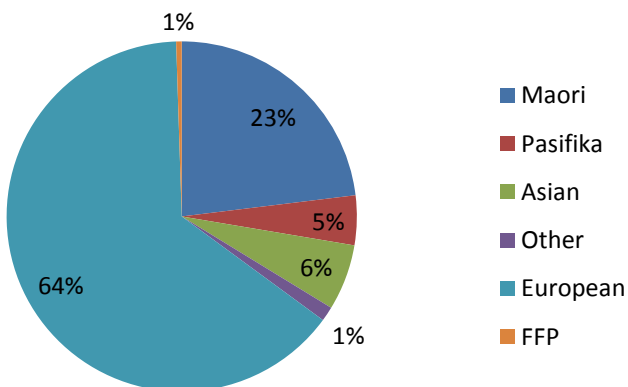

Wellington Ethnic Breakdown July 2014

■ Maori ■ Pasifika ■ Asian ■ Other ■ European ■ FFP

Christchurch Ethnic Breakdown July 2014

■ Maori ■ Pasifika ■ Asian ■ Other ■ European ■ FFP

Dunedin Ethnic Breakdown July 2014

■ Maori ■ Pasifika ■ Asian ■ Other ■ European ■ FFP

(2014 July roll return)

Auckland Ethnic Breakdown July 2014

Wellington Ethnic Breakdown July 2014

Hamilton Ethnic Breakdown July 2014

Christchurch Ethnic Breakdown July 2014

Palmerston North Ethnic Breakdown July 2014

Dunedin Ethnic Breakdown July 2014