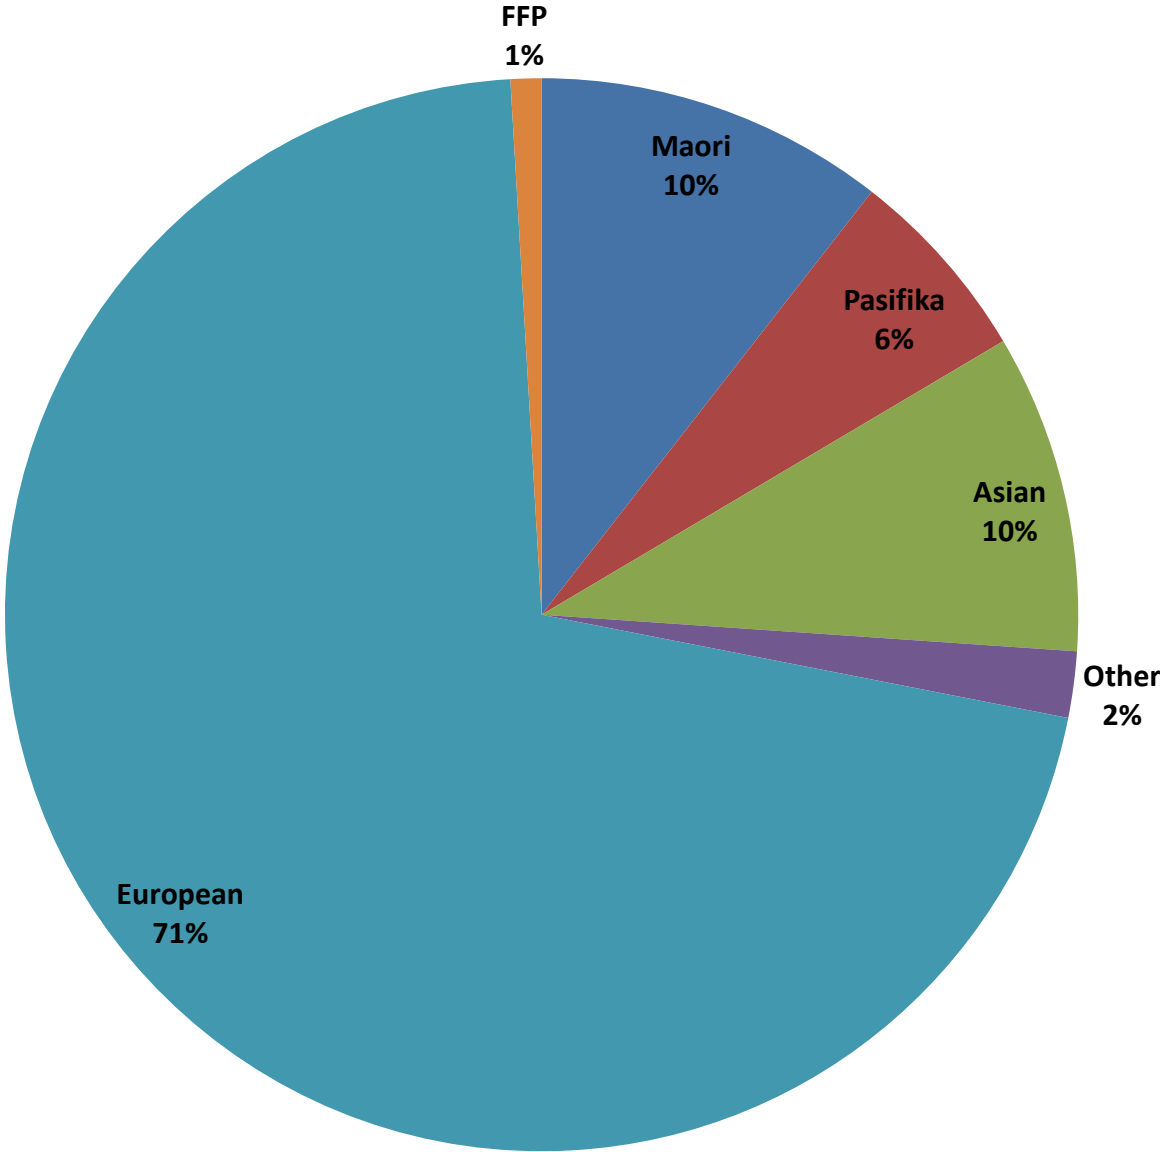

■ Maori ■ Pasifika ■ Asian ■ Other ■ European ■ FFP

Hamilton Ethnic Breakdown July 2014

■ Maori ■ Pasifika ■ Asian ■ Other ■ European ■ FFP

Palmerston North Ethnic Breakdown July 2014

■ Maori ■ Pasifika ■ Asian ■ Other ■ European ■ FFP

Wellington Ethnic Breakdown July 2014

■ Maori ■ Pasifika ■ Asian ■ Other ■ European ■ FFP

Christchurch Ethnic Breakdown July 2014

■ Maori ■ Pasifika ■ Asian ■ Other ■ European ■ FFP

Dunedin Ethnic Breakdown July 2014

■ Maori ■ Pasifika ■ Asian ■ Other ■ European ■ FFP

(2014 July roll return)

Auckland Ethnic Breakdown July 2014

Wellington Ethnic Breakdown July 2014

Hamilton Ethnic Breakdown July 2014

Christchurch Ethnic Breakdown July 2014