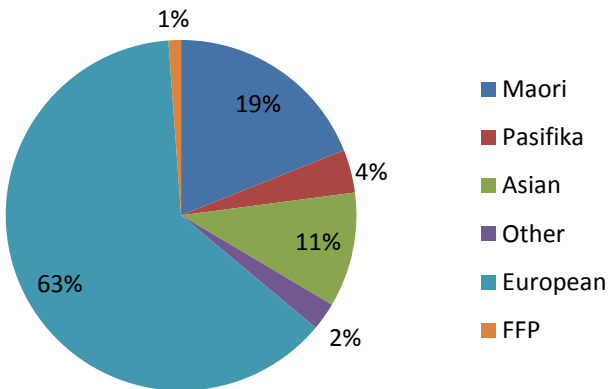

Wellington Ethnic Breakdown July 2014

■ Maori ■ Pasifika ■ Asian ■ Other ■ European ■ FFP

Christchurch Ethnic Breakdown July 2014

■ Maori ■ Pasifika ■ Asian ■ Other ■ European ■ FFP

Dunedin Ethnic Breakdown July 2014

■ Maori ■ Pasifika ■ Asian ■ Other ■ European ■ FFP

(2014 July roll return)

Auckland Ethnic Breakdown July 2014

Wellington Ethnic Breakdown July 2014

Hamilton Ethnic Breakdown July 2014

Christchurch Ethnic Breakdown July 2014

Palmerston North Ethnic Breakdown July 2014

Dunedin Ethnic Breakdown July 2014