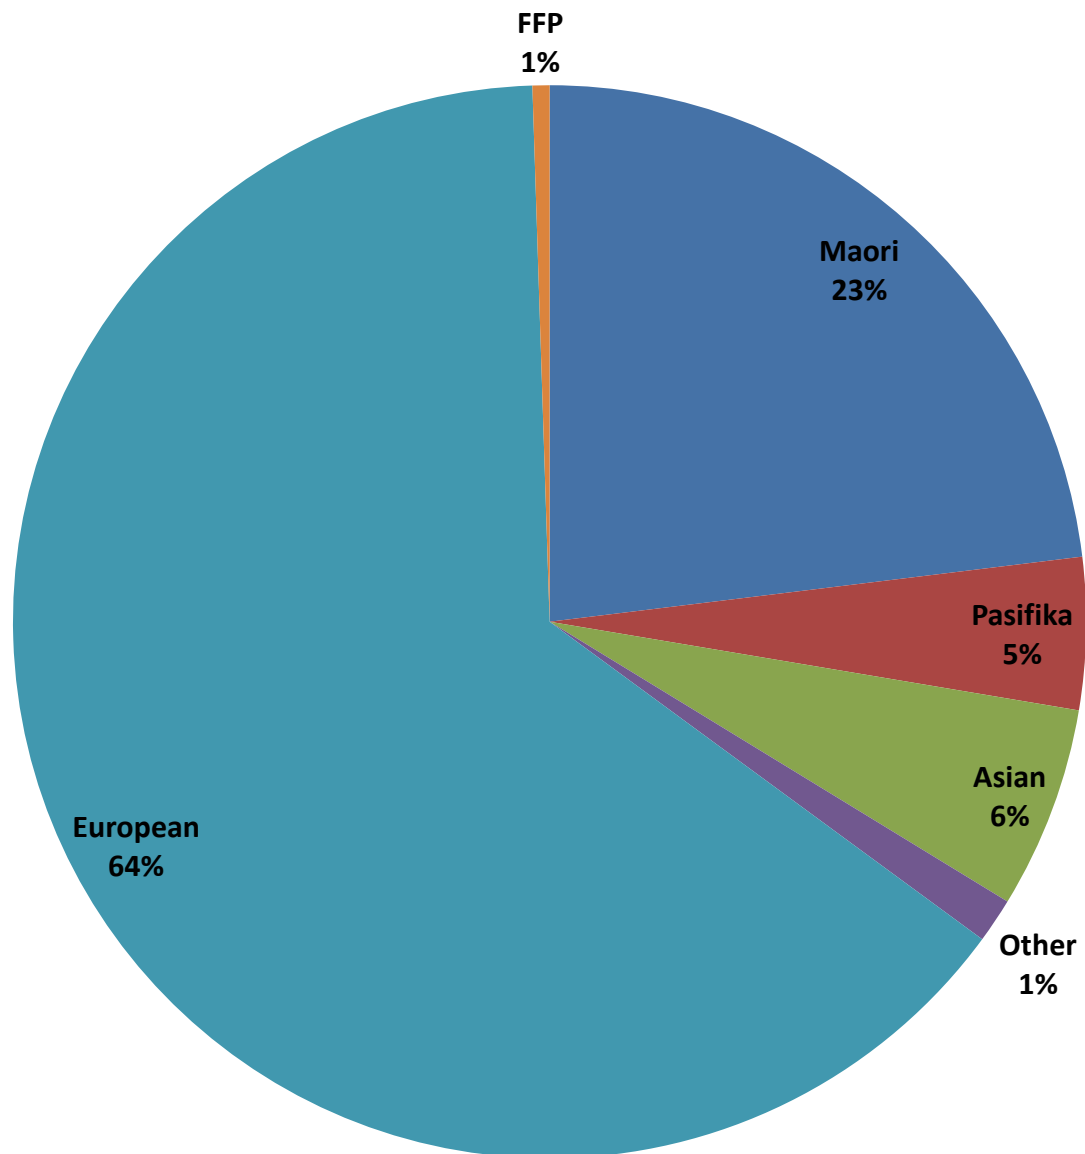

Combined Summary Ethnic Breakdown for All Catholic Schools

Maori	Pasifika	Asian	Other	European	FFP	Total roll
8912	10142	7923	2081	36051	679	65788

Catholic Schools Ethnic Percentage Summary July 2014

Auckland Ethnic Breakdown July 2014

■ Maori ■ Pasifika ■ Asian ■ Other ■ European ■ FFP

Hamilton Ethnic Breakdown July 2014

■ Maori ■ Pasifika ■ Asian ■ Other ■ European ■ FFP

Palmerston North Ethnic Breakdown July 2014

■ Maori ■ Pasifika ■ Asian ■ Other ■ European ■ FFP

Wellington Ethnic Breakdown July 2014

■ Maori ■ Pasifika ■ Asian ■ Other ■ European ■ FFP

Christchurch Ethnic Breakdown July 2014

■ Maori ■ Pasifika ■ Asian ■ Other ■ European ■ FFP

Dunedin Ethnic Breakdown July 2014

■ Maori ■ Pasifika ■ Asian ■ Other ■ European ■ FFP

(2014 July roll return)

Auckland Ethnic Breakdown July 2014

Wellington Ethnic Breakdown July 2014

Hamilton Ethnic Breakdown July 2014

Christchurch Ethnic Breakdown July 2014