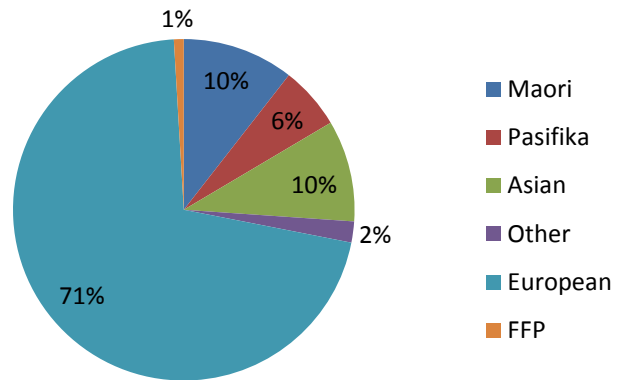

Wellington Ethnic Breakdown July 2014

■ Maori ■ Pasifika ■ Asian ■ Other ■ European ■ FFP

Christchurch Ethnic Breakdown July 2014

■ Maori ■ Pasifika ■ Asian ■ Other ■ European ■ FFP

Dunedin Ethnic Breakdown July 2014

■ Maori ■ Pasifika ■ Asian ■ Other ■ European ■ FFP

(2014 July roll return)

Auckland Ethnic Breakdown July 2014

Wellington Ethnic Breakdown July 2014

Hamilton Ethnic Breakdown July 2014

Christchurch Ethnic Breakdown July 2014

Palmerston North Ethnic Breakdown July 2014

Dunedin Ethnic Breakdown July 2014