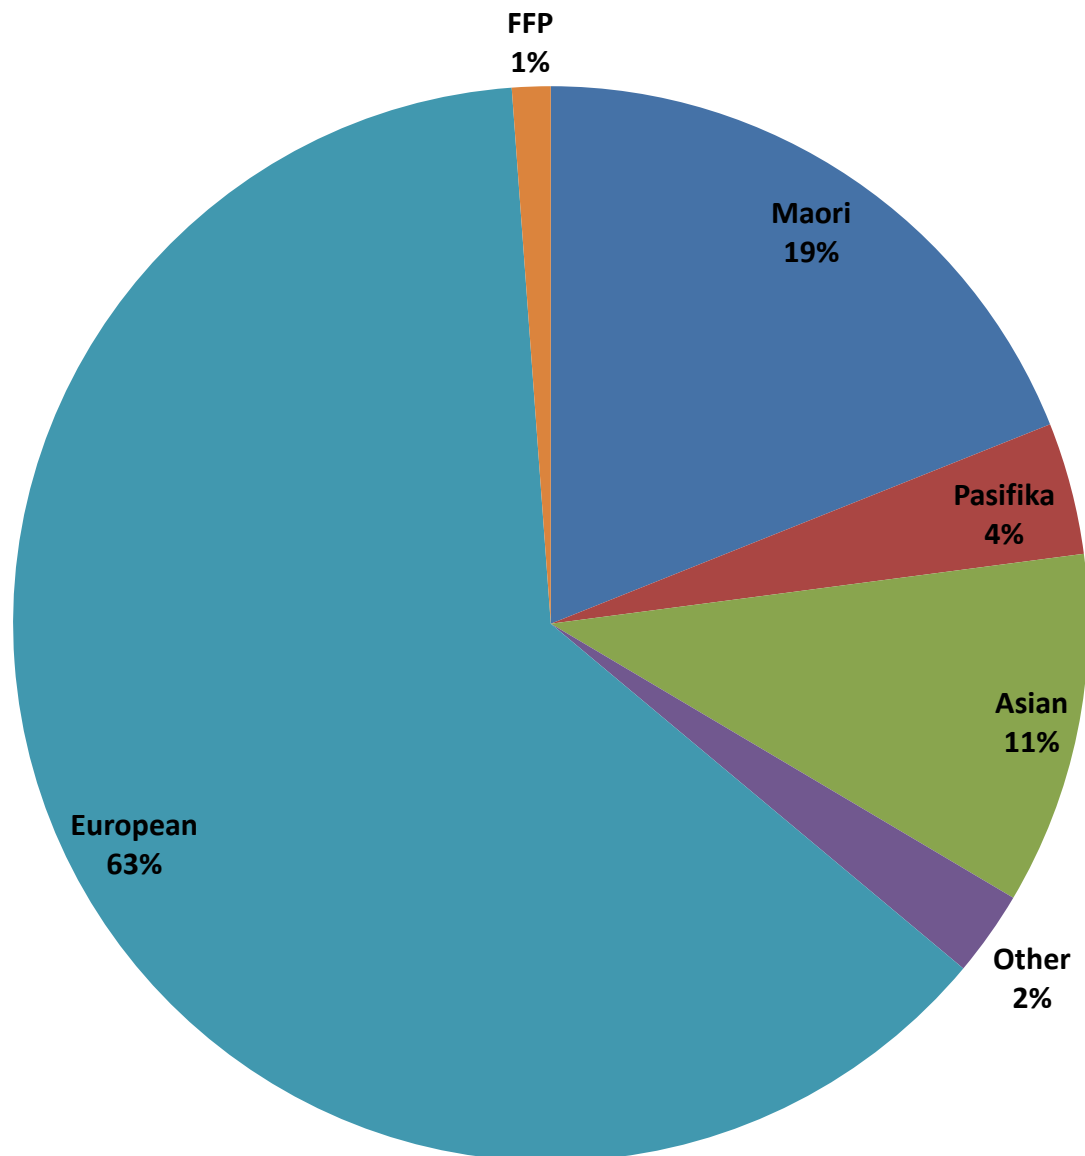

Combined Summary Ethnic Breakdown for All Catholic Schools

Maori	Pasifika	Asian	Other	European	FFP	Total roll
8912	10142	7923	2081	36051	679	65788

Catholic Schools Ethnic Percentage Summary July 2014

Auckland Ethnic Breakdown July 2014

■ Maori ■ Pasifika ■ Asian ■ Other ■ European ■ FFP

Hamilton Ethnic Breakdown July 2014

■ Maori ■ Pasifika ■ Asian ■ Other ■ European ■ FFP

Palmerston North Ethnic Breakdown July 2014

■ Maori ■ Pasifika ■ Asian ■ Other ■ European ■ FFP

Wellington Ethnic Breakdown July 2014

■ Maori ■ Pasifika ■ Asian ■ Other ■ European ■ FFP

Christchurch Ethnic Breakdown July 2014

■ Maori ■ Pasifika ■ Asian ■ Other ■ European ■ FFP

Dunedin Ethnic Breakdown July 2014

■ Maori ■ Pasifika ■ Asian ■ Other ■ European ■ FFP

(2014 July roll return)

Auckland Ethnic Breakdown July 2014

Wellington Ethnic Breakdown July 2014

Hamilton Ethnic Breakdown July 2014

Christchurch Ethnic Breakdown July 2014