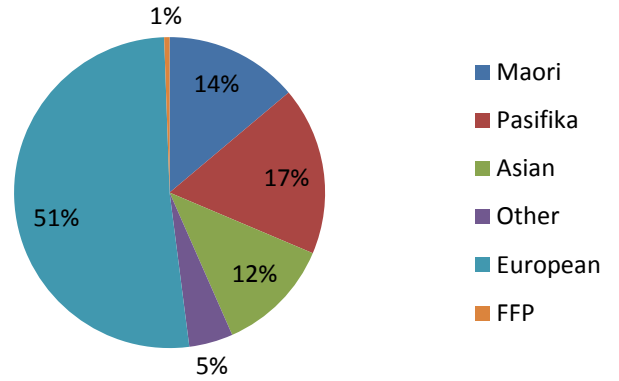

■ Maori ■ Pasifika ■ Asian ■ Other ■ European ■ FFP

Hamilton Ethnic Breakdown July 2014

■ Maori ■ Pasifika ■ Asian ■ Other ■ European ■ FFP

Palmerston North Ethnic Breakdown July 2014

■ Maori ■ Pasifika ■ Asian ■ Other ■ European ■ FFP

Wellington Ethnic Breakdown July 2014

■ Maori ■ Pasifika ■ Asian ■ Other ■ European ■ FFP

Christchurch Ethnic Breakdown July 2014

■ Maori ■ Pasifika ■ Asian ■ Other ■ European ■ FFP

Dunedin Ethnic Breakdown July 2014

■ Maori ■ Pasifika ■ Asian ■ Other ■ European ■ FFP

(2014 July roll return)

Auckland Ethnic Breakdown July 2014

Wellington Ethnic Breakdown July 2014

Hamilton Ethnic Breakdown July 2014

Christchurch Ethnic Breakdown July 2014