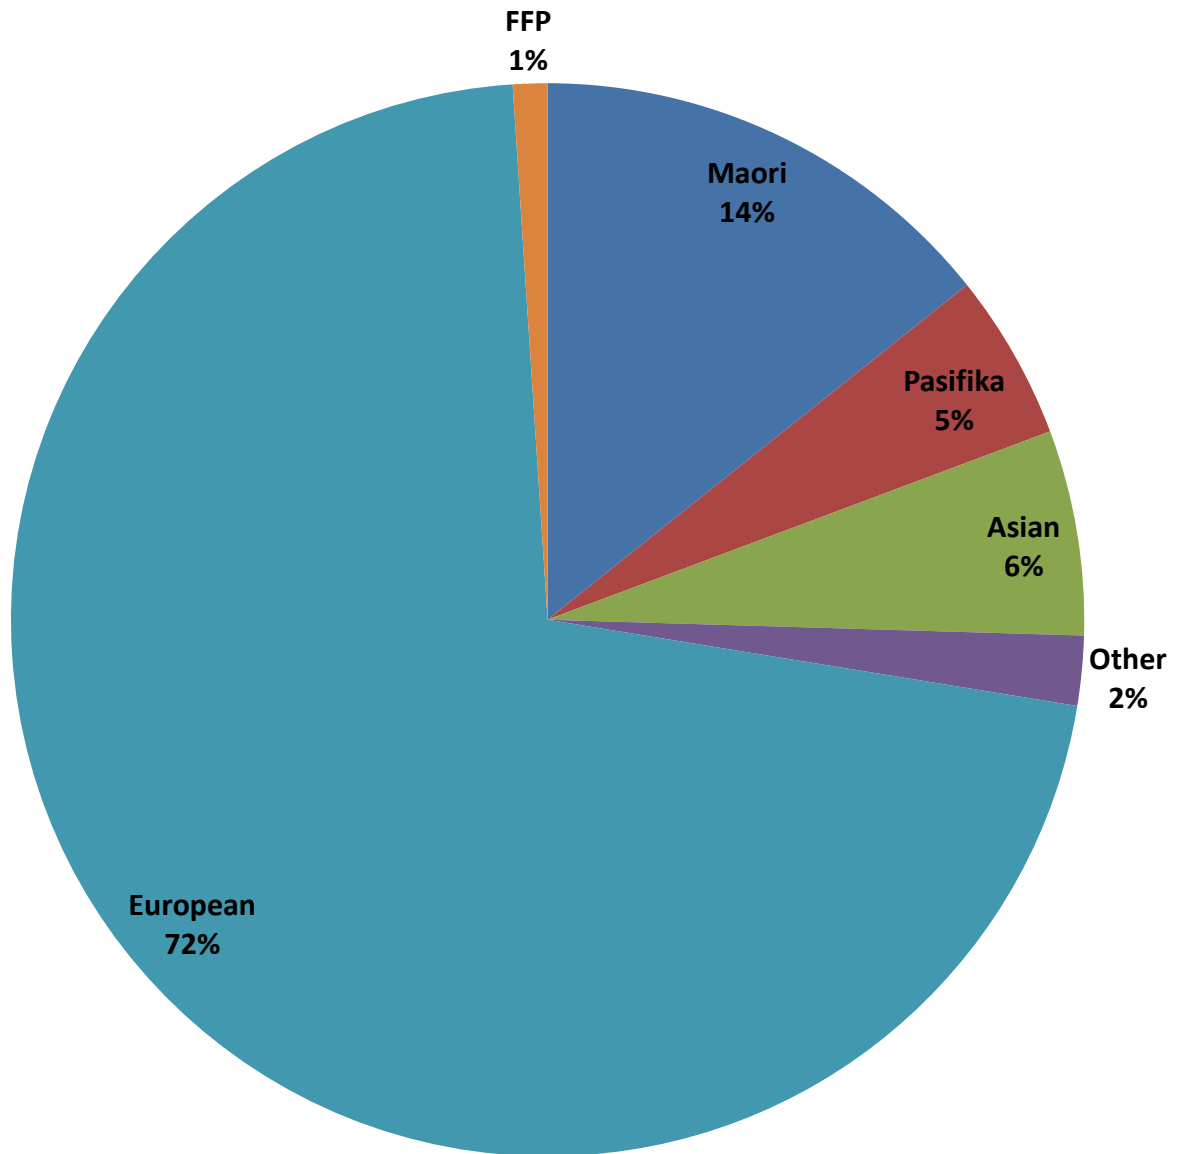

■ Maori ■ Pasifika ■ Asian ■ Other ■ European ■ FFP

Hamilton Ethnic Breakdown July 2014

■ Maori ■ Pasifika ■ Asian ■ Other ■ European ■ FFP

Palmerston North Ethnic Breakdown July 2014

■ Maori ■ Pasifika ■ Asian ■ Other ■ European ■ FFP

Wellington Ethnic Breakdown July 2014

■ Maori ■ Pasifika ■ Asian ■ Other ■ European ■ FFP

Christchurch Ethnic Breakdown July 2014

■ Maori ■ Pasifika ■ Asian ■ Other ■ European ■ FFP

Dunedin Ethnic Breakdown July 2014

■ Maori ■ Pasifika ■ Asian ■ Other ■ European ■ FFP

(2014 July roll return)

Auckland Ethnic Breakdown July 2014

Wellington Ethnic Breakdown July 2014

Hamilton Ethnic Breakdown July 2014

Christchurch Ethnic Breakdown July 2014

Palmerston North Ethnic Breakdown July 2014

Dunedin Ethnic Breakdown July 2014