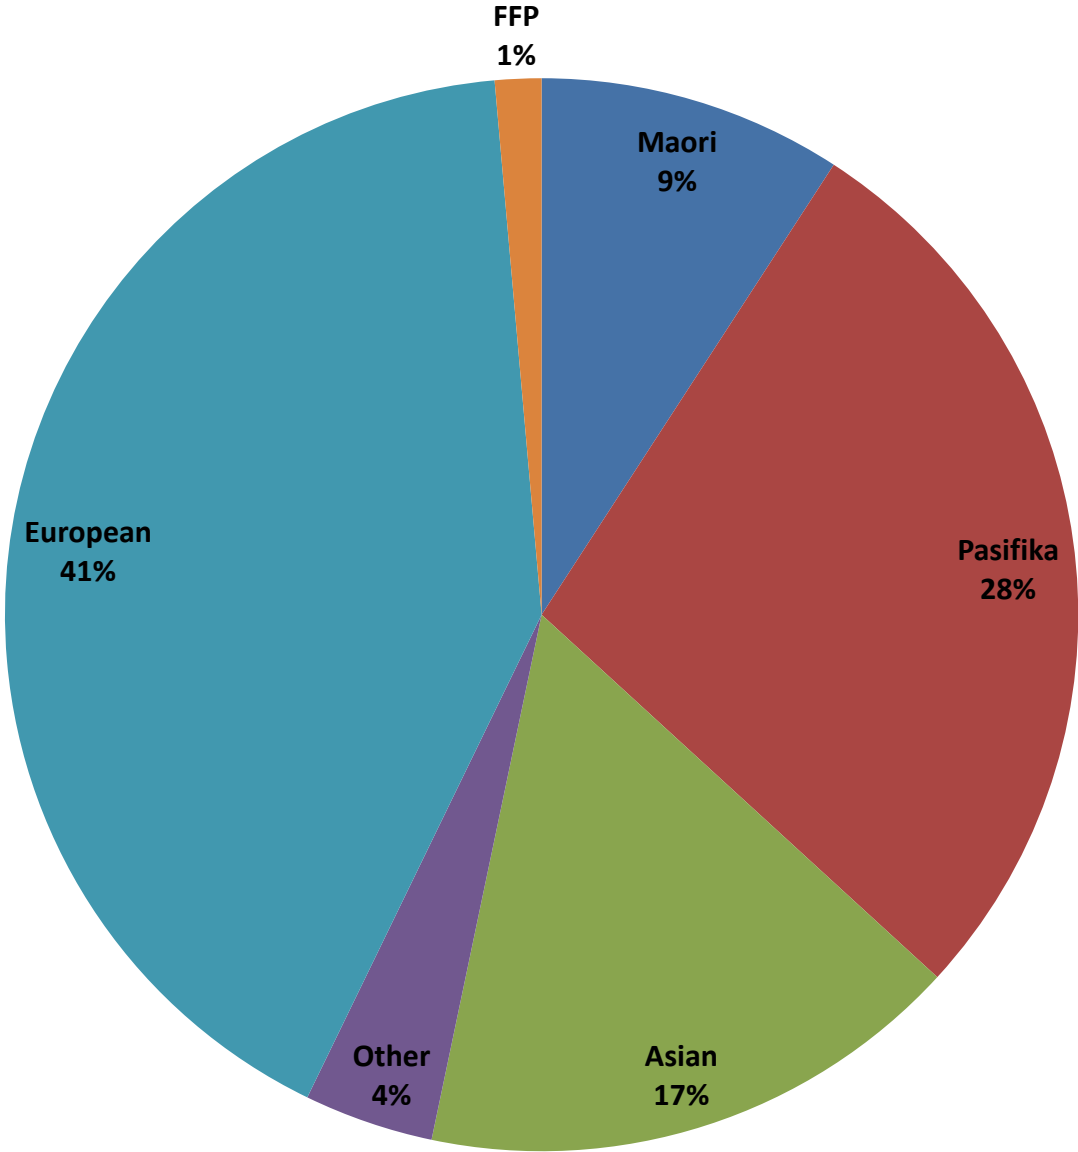

Combined Summary Ethnic Breakdown for All Catholic Schools

Maori	Pasifika	Asian	Other	European	FFP	Total roll
8912	10142	7923	2081	36051	679	65788

Catholic Schools Ethnic Percentage Summary July 2014

Auckland Ethnic Breakdown July 2014

■ Maori ■ Pasifika ■ Asian ■ Other ■ European ■ FFP

Hamilton Ethnic Breakdown July 2014

■ Maori ■ Pasifika ■ Asian ■ Other ■ European ■ FFP

Palmerston North Ethnic Breakdown July 2014

■ Maori ■ Pasifika ■ Asian ■ Other ■ European ■ FFP

Wellington Ethnic Breakdown July 2014

■ Maori ■ Pasifika ■ Asian ■ Other ■ European ■ FFP

Christchurch Ethnic Breakdown July 2014

■ Maori ■ Pasifika ■ Asian ■ Other ■ European ■ FFP

Dunedin Ethnic Breakdown July 2014

■ Maori ■ Pasifika ■ Asian ■ Other ■ European ■ FFP

(2014 July roll return)

Auckland Ethnic Breakdown July 2014

Wellington Ethnic Breakdown July 2014

Hamilton Ethnic Breakdown July 2014

Christchurch Ethnic Breakdown July 2014