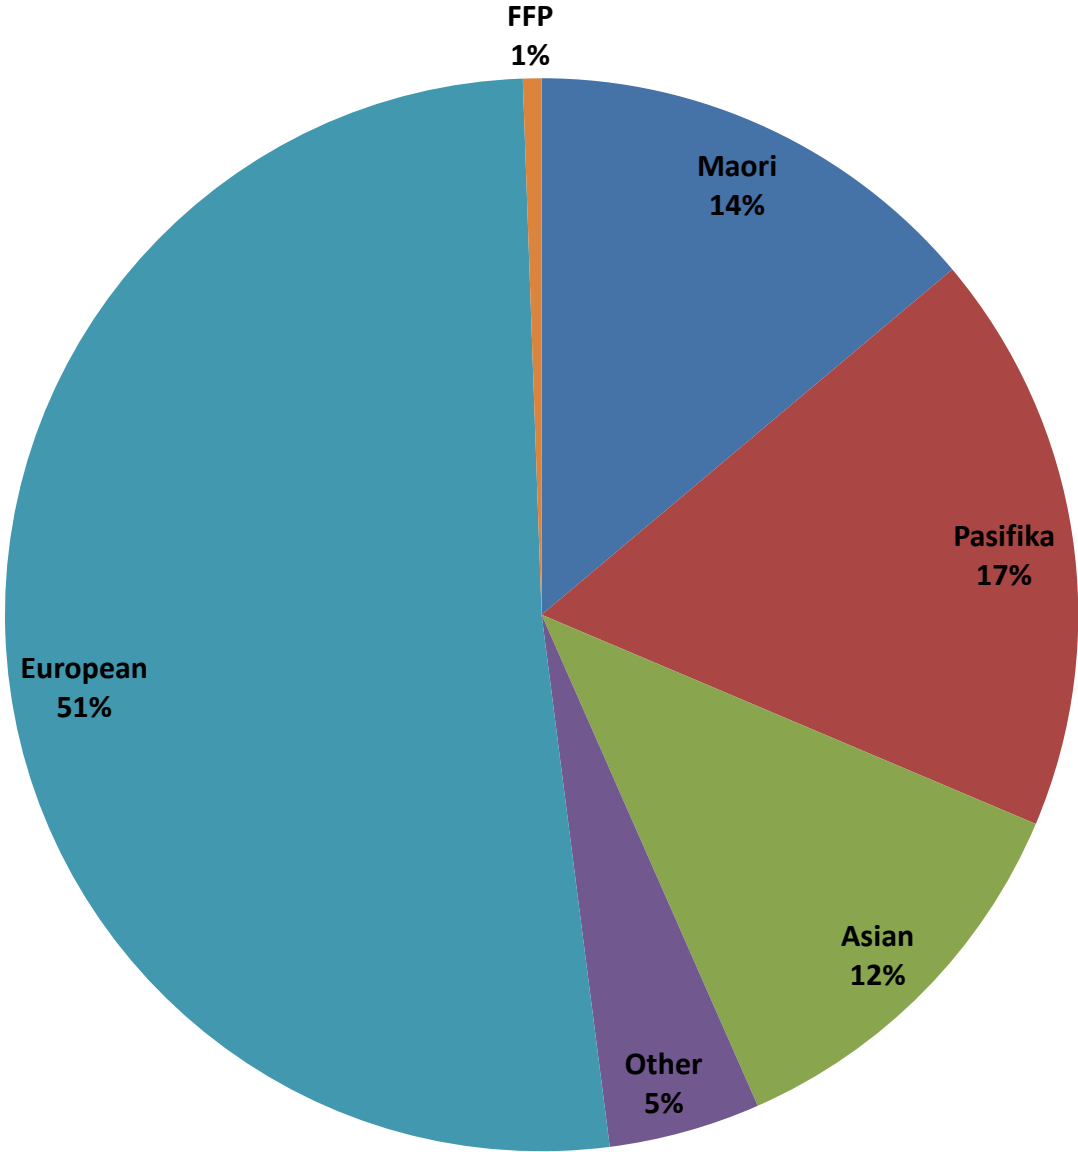

Combined Summary Ethnic Breakdown for All Catholic Schools

Maori	Pasifika	Asian	Other	European	FFP	Total roll
8912	10142	7923	2081	36051	679	65788

Catholic Schools Ethnic Percentage Summary July 2014

Auckland Ethnic Breakdown July 2014

■ Maori ■ Pasifika ■ Asian ■ Other ■ European ■ FFP

Hamilton Ethnic Breakdown July 2014

■ Maori ■ Pasifika ■ Asian ■ Other ■ European ■ FFP

Palmerston North Ethnic Breakdown July 2014

■ Maori ■ Pasifika ■ Asian ■ Other ■ European ■ FFP

Wellington Ethnic Breakdown July 2014

■ Maori ■ Pasifika ■ Asian ■ Other ■ European ■ FFP

Christchurch Ethnic Breakdown July 2014

■ Maori ■ Pasifika ■ Asian ■ Other ■ European ■ FFP

Dunedin Ethnic Breakdown July 2014

■ Maori ■ Pasifika ■ Asian ■ Other ■ European ■ FFP

(2014 July roll return)

Auckland Ethnic Breakdown July 2014

Wellington Ethnic Breakdown July 2014

Hamilton Ethnic Breakdown July 2014

Christchurch Ethnic Breakdown July 2014